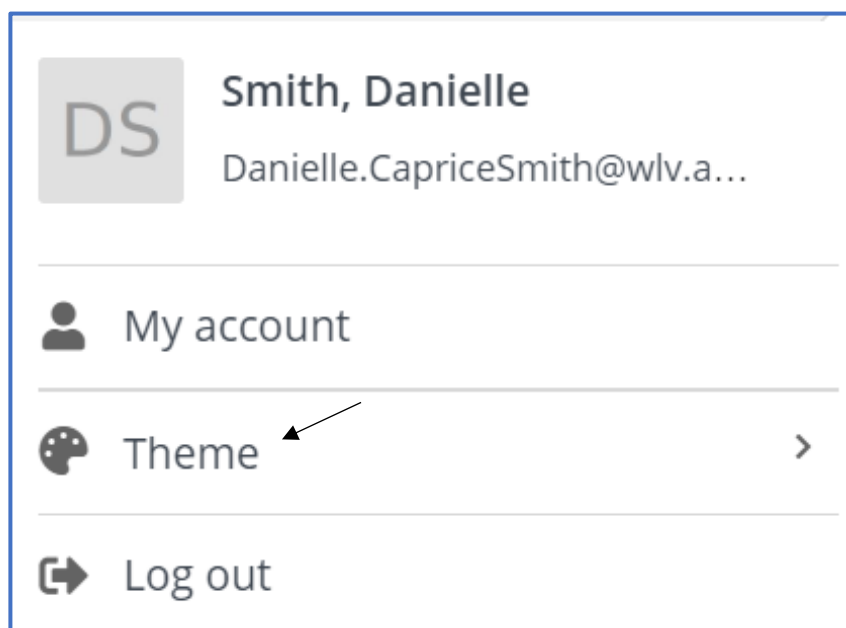

## Homepage Customisation – Theme

Here is a step-by-step guide on customising the theme on your Planon profile.

1. Firstly, click on **your name**.

This is located on the top right corner of the screen.

2. Next, select **theme**.

3. Here you can customise the theme of your account.

4. When finished, click your name to save and exit.